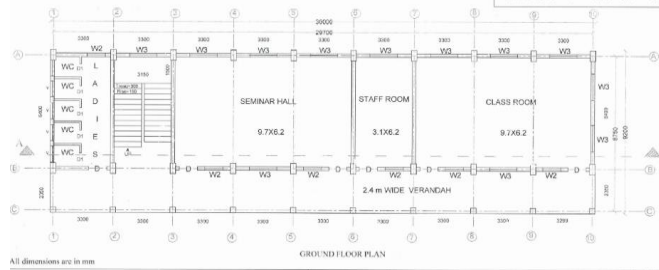

FRONT ELEVATION

JOINERY (GROUND FLOOR)